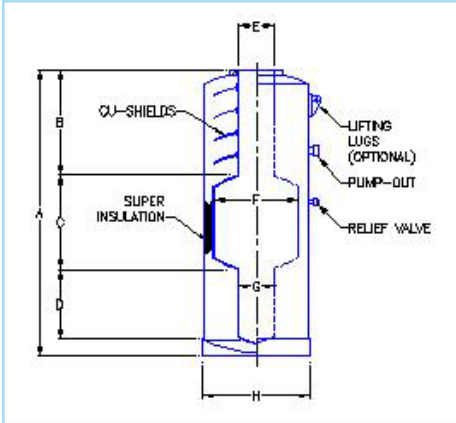

CSM/CVSM SERIES DEWARs

SUPERCONDUCTING MAGNET DEWARs

CVSM

MULTI-SHIELD WITH BELLY AND TAIL - MAGNET DEWARs

MULTI-SHIELD WITH BELLY - MAGNET DEWARs

MULTI-SHIELD - MAGNET DEWARs

Model	Inside Diameter (Inches)	Outside Diameter (Inches)	Inner Depth (Inches)	Overall Height (Inches) ₁
CVSM642	6.00	10.00	42.00	46.00
CVSM842	8.00	12.00	42.00	46.00
CVSM1042	10.00	14.00	42.00	46.00
CVSM1242	12.00	16.00	42.00	46.00
CVSM1442	14.00	18.00	42.00	46.00
CVSM1642	16.00	20.00	42.00	46.00

NOTE: 1. Includes 5 inch un-insulated upper neck with pumping arm.