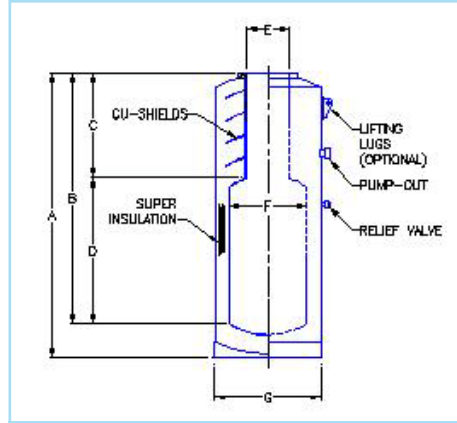

CSM/CVSM SERIES DEWARs

SUPERCONDUCTING MAGNET DEWARs

CVSM

MULTI-SHIELD WITH BELLY AND TAIL - MAGNET DEWARs

MULTI-SHIELD WITH BELLY - MAGNET DEWARs

MULTI-SHIELD - MAGNET DEWARs

Model	Inside Diameter (Inches)	Outside Diameter (Inches)	Inner Depth (Inches)	Overall Height (Inches) ₁
CVSM642	6.00	10.00	42.00	46.00
CVSM842	8.00	12.00	42.00	46.00
CVSM1042	10.00	14.00	42.00	46.00
CVSM1242	12.00	16.00	42.00	46.00
CVSM1442	14.00	18.00	42.00	46.00
CVSM1642	16.00	20.00	42.00	46.00

NOTE: 1. Includes 5 inch un-insulated upper neck with pumping arm.