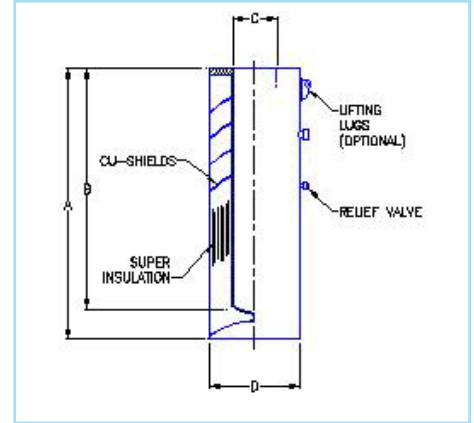

CSM/CVSM SERIES DEWARs

SUPERCONDUCTING MAGNET DEWARs

CVSM

MULTI-SHIELD WITH BELLY AND TAIL - MAGNET DEWARs

MULTI-SHIELD WITH BELLY - MAGNET DEWARs

MULTI-SHIELD - MAGNET DEWARs

Model	Inside Diameter (Inches)	Outside Diameter (Inches)	Inner Depth (Inches)	Overall Height (Inches) ₁
CVSM642	6.00	10.00	42.00	46.00
CVSM842	8.00	12.00	42.00	46.00
CVSM1042	10.00	14.00	42.00	46.00
CVSM1242	12.00	16.00	42.00	46.00
CVSM1442	14.00	18.00	42.00	46.00
CVSM1642	16.00	20.00	42.00	46.00

NOTE: 1. Includes 5 inch un-insulated upper neck with pumping arm.